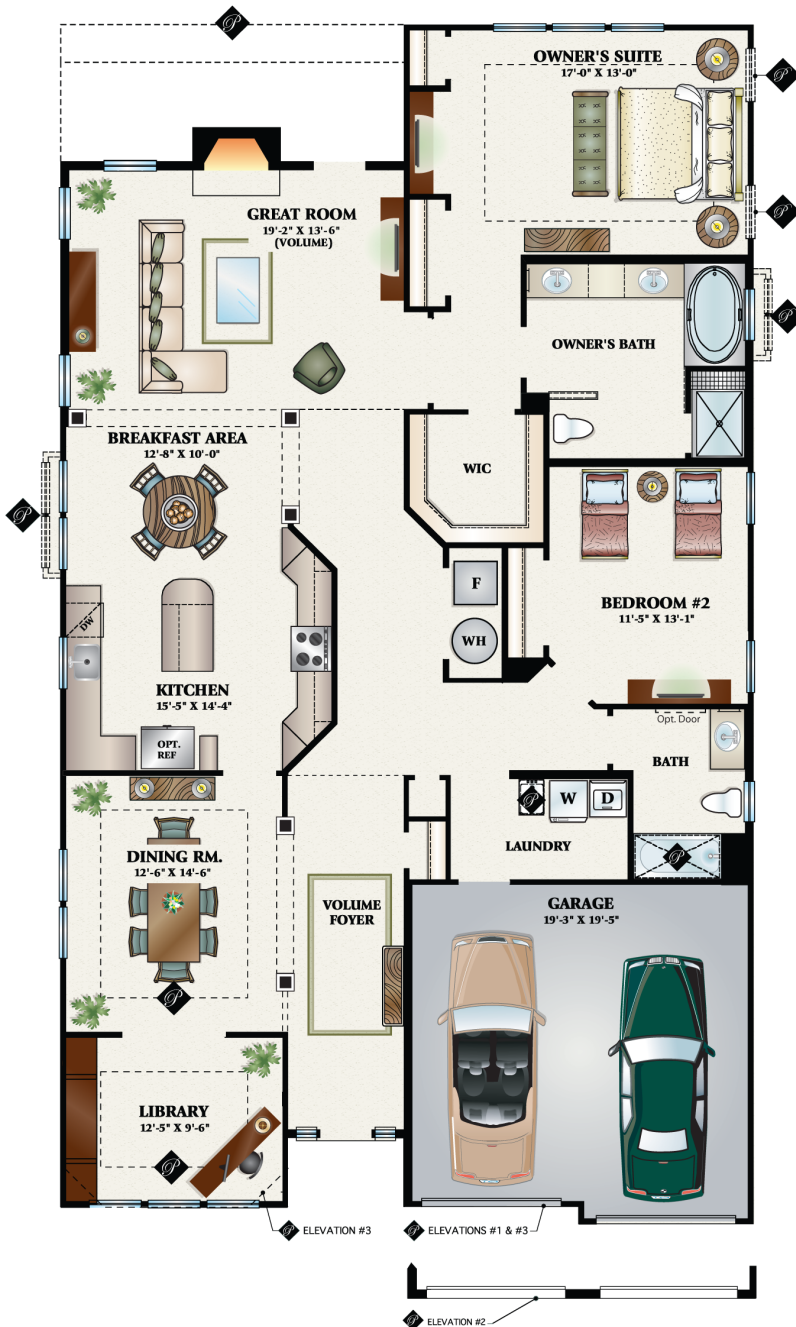

# Portofino Villa

Paramount Possibilities  
(NOT TO SCALE)

Total Living Space 2,182 Sq. Ft.

## 1st Floor Plan

## 1ST FLOOR POSSIBILITIES

OPTIONAL SUNROOM WITH DOUBLE-SIDED FIREPLACE

This symbol represents the imaginative design features available to personalize your home. Please consult a Paramount Sales Associate for Paramount Possibilities.

All dimensions are approximate and subject to field variation. Some floor plan configurations vary slightly on each floor. Elevations shown are artist's conceptual renderings. Actual shape of tray ceilings may vary from drawing. Some floor plans and windows may vary slightly with alternate elevations. Please consult a Paramount Sales Associate for details.