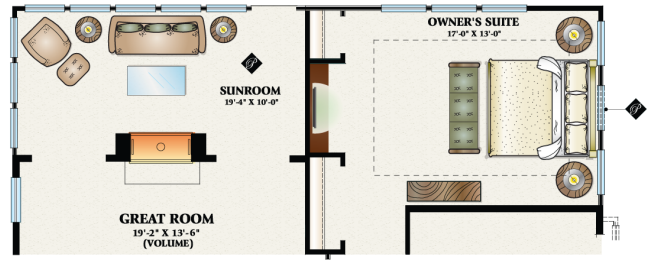

# Portofino Villa

Paramount Possibilities  
(NOT TO SCALE)

Total Living Space 2,182 Sq. Ft.

## 1st Floor Plan

## 1ST FLOOR POSSIBILITIES

OPTIONAL SUNROOM WITH DOUBLE-SIDED FIREPLACE

This symbol represents the imaginative design features available to personalize your home. Please consult a Paramount Sales Associate for Paramount Possibilities.

All dimensions are approximate and subject to field variation. Some floor plan configurations vary slightly on each floor. Elevations shown are artist's conceptual renderings. Actual shape of tray ceilings may vary from drawing. Some floor plans and windows may vary slightly with alternate elevations. Please consult a Paramount Sales Associate for details.